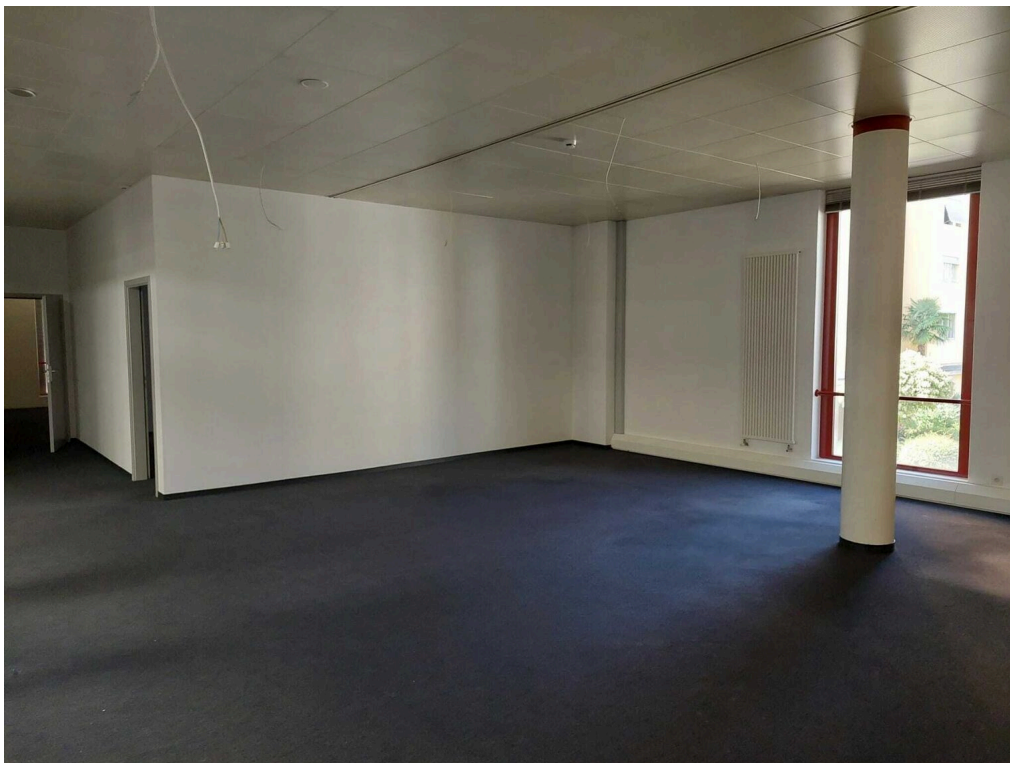

Mediagest SA
Società di gestione immobiliare

MEDIAGEST SA
Società di gestione immobiliare

PICTURE(S)