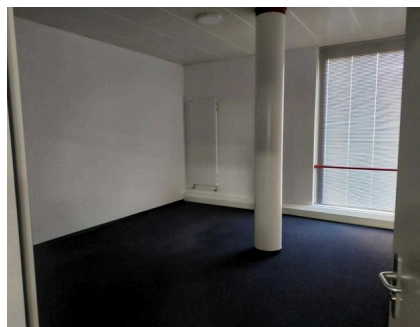

FOR RENT : SHOPPING CENTER

CH-6600 Locarno | Via Serafino Balestra 6 | CHF 1,975.-/month + ch.

CONTACT FOR VISITING

Current tenant
Mr. Luigi Metrico
E-mail : luigimetrico@isekaishop.com
Mobile : 0765769383

CHARACTERISTICS

Reference: 5179136

Type: Shopping center

Availability: To agree

rooms: 3

Location floor: 1st floor

Useful surface: 130 m²

Charges: CHF 200.-/month (Not included)

Parking spaces: Yes, optional